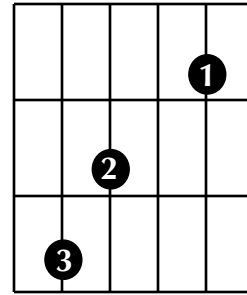

68 West Park Avenue, 2nd Fl
Long Beach, NY 11561

Long Beach Guitar School

(516) 697-9522
LBGuitarSchool@gmail.com
LongBeachGuitarSchool.com

G

D

Em

C

Am