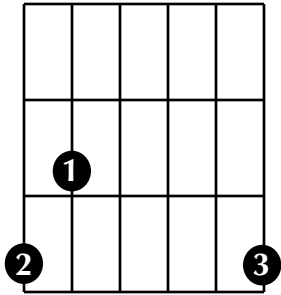

68 West Park Avenue, 2nd Fl
Long Beach, NY 11561

Long Beach Guitar School

(516) 697-9522
LBGuitarSchool@gmail.com
LongBeachGuitarSchool.com

G

D

Em

C

Am