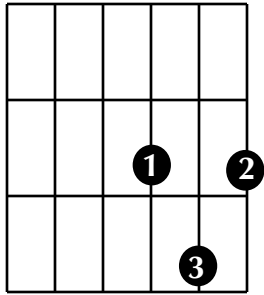

68 West Park Avenue, 2nd Fl
Long Beach, NY 11561

Long Beach Guitar School

(516) 697-9522
LBGuitarSchool@gmail.com
LongBeachGuitarSchool.com

G

D

Em

C

Am